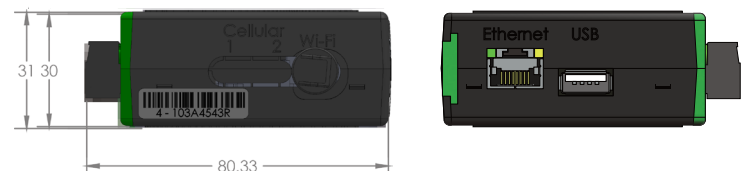

Cloud Connect Advanced (CCA) and Accessories Kit

Data logger/gateway, Tigo Access Point (TAP), power supply, and outdoor enclosure options

The Cloud Connect Advanced (CCA) is a compact, powerful data logging and communications gateway that powers the monitoring and safety capabilities of Tigo TS4 module level power electronics (MLPE). CCA Kit options provide all the components needed for communicating between inverters, TAPs, TS4s, and the Tigo Energy Intelligence platform.

CCA

- Enables module-level monitoring through the Tigo cloud platform
- Connects to wired and wireless networks
- Includes a multifunction LED status indicator
- Configured and commissioned with the Tigo Energy Intelligence (EI) app
- Monitors 3rd-party devices via Modbus

TAP

- Collects data from up to 300 TS4s
- Wireless mesh communication
- Scalable architecture
- Mounts easily on module frames without tools

Power Supplies/Outdoor Enclosure

- Outlet and DIN rail power-supply options
- Compact, DIN rail design
- IP67, NEMA 4 rated enclosure

Specifications

CCA

Input voltage	2 TAPs or fewer: 12-24V _{DC} ±2% 3 TAPs or more: 24V _{DC} ±2%
Input current	1 A
Power consumption (up to 7 TAPs)	3 – 10 W
Dimensions (W/D/H)	31 x 115.5 x 71.5 mm (1.2 x 4.5 x 2.8 in)
Weight	126 g (0.28 lbs)
Operating temperature range	-20 – 85°C (-4 – 185°F)
Maximum altitude	3000 m (9840 ft)
Cooling	Natural convection