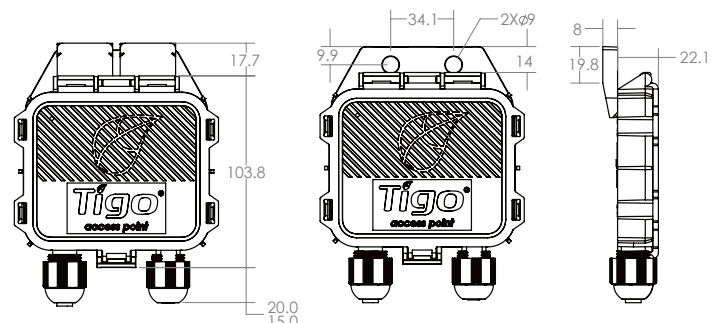

Cloud Connect Advanced (CCA) and Accessories Kit

Data logger/gateway, Tigo Access Point (TAP), power supply, and outdoor enclosure options

The Cloud Connect Advanced (CCA) is a compact, powerful data logging and communications gateway that powers the monitoring and safety capabilities of Tigo TS4 module level power electronics (MLPE). CCA Kit options provide all the components needed for communicating between inverters, TAPs, TS4s, and the Tigo Energy Intelligence platform.

CCA

- Enables module-level monitoring through the Tigo cloud platform
- Connects to wired and wireless networks
- Includes a multifunction LED status indicator
- Configured and commissioned with the Tigo Energy Intelligence (EI) app
- Monitors 3rd-party devices via Modbus

TAP

- Collects data from up to 300 TS4s
- Wireless mesh communication
- Scalable architecture
- Mounts easily on module frames without tools

Power Supplies/Outdoor Enclosure

- Outlet and DIN rail power-supply options
- Compact, DIN rail design
- IP67, NEMA 4 rated enclosure

Specifications

CCA

Input voltage	2 TAPs or fewer: 12-24V _{DC} ±2% 3 TAPs or more: 24V _{DC} ±2%
Input current	1 A
Power consumption (up to 7 TAPs)	3 – 10 W
Dimensions (W/D/H)	31 x 115.5 x 71.5 mm (1.2 x 4.5 x 2.8 in)
Weight	126 g (0.28 lbs)
Operating temperature range	-20 – 85°C (-4 – 185°F)
Maximum altitude	3000 m (9840 ft)
Cooling	Natural convection