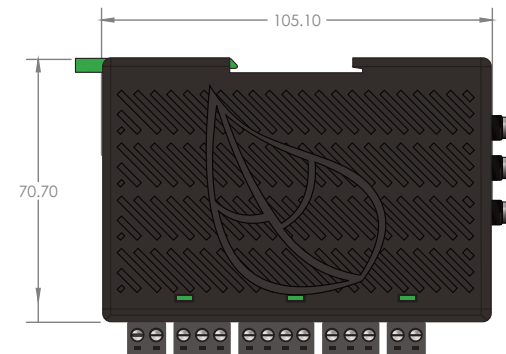

Cloud Connect Advanced (CCA) and Accessories Kit

Data logger/gateway, Tigo Access Point (TAP), power supply, and outdoor enclosure options

The Cloud Connect Advanced (CCA) is a compact, powerful data logging and communications gateway that powers the monitoring and safety capabilities of Tigo TS4 module level power electronics (MLPE). CCA Kit options provide all the components needed for communicating between inverters, TAPs, TS4s, and the Tigo Energy Intelligence platform.

CCA

- Enables module-level monitoring through the Tigo cloud platform
- Connects to wired and wireless networks
- Includes a multifunction LED status indicator
- Configured and commissioned with the Tigo Energy Intelligence (EI) app
- Monitors 3rd-party devices via Modbus

TAP

- Collects data from up to 300 TS4s
- Wireless mesh communication
- Scalable architecture
- Mounts easily on module frames without tools

Power Supplies/Outdoor Enclosure

- Outlet and DIN rail power-supply options
- Compact, DIN rail design
- IP67, NEMA 4 rated enclosure

Specifications

CCA

Input voltage	2 TAPs or fewer: 12-24V _{DC} ±2% 3 TAPs or more: 24V _{DC} ±2%
Input current	1 A
Power consumption (up to 7 TAPs)	3 – 10 W
Dimensions (W/D/H)	31 x 115.5 x 71.5 mm (1.2 x 4.5 x 2.8 in)
Weight	126 g (0.28 lbs)
Operating temperature range	-20 – 85°C (-4 – 185°F)
Maximum altitude	3000 m (9840 ft)
Cooling	Natural convection