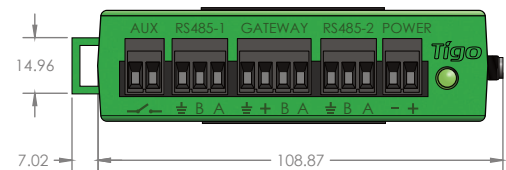

Cloud Connect Advanced (CCA) and Accessories Kit

Data logger/gateway, Tigo Access Point (TAP), power supply, and outdoor enclosure options

The Cloud Connect Advanced (CCA) is a compact, powerful data logging and communications gateway that powers the monitoring and safety capabilities of Tigo TS4 module level power electronics (MLPE). CCA Kit options provide all the components needed for communicating between inverters, TAPs, TS4s, and the Tigo Energy Intelligence platform.

CCA

- Enables module-level monitoring through the Tigo cloud platform
- Connects to wired and wireless networks
- Includes a multifunction LED status indicator
- Configured and commissioned with the Tigo Energy Intelligence (EI) app
- Monitors 3rd-party devices via Modbus

TAP

- Collects data from up to 300 TS4s
- Wireless mesh communication
- Scalable architecture
- Mounts easily on module frames without tools

Power Supplies/Outdoor Enclosure

- Outlet and DIN rail power-supply options
- Compact, DIN rail design
- IP67, NEMA 4 rated enclosure

Specifications

CCA

Input voltage	2 TAPs or fewer: 12-24V _{DC} ±2% 3 TAPs or more: 24V _{DC} ±2%
Input current	1 A
Power consumption (up to 7 TAPs)	3 – 10 W
Dimensions (W/D/H)	31 x 115.5 x 71.5 mm (1.2 x 4.5 x 2.8 in)
Weight	126 g (0.28 lbs)
Operating temperature range	-20 – 85°C (-4 – 185°F)
Maximum altitude	3000 m (9840 ft)
Cooling	Natural convection